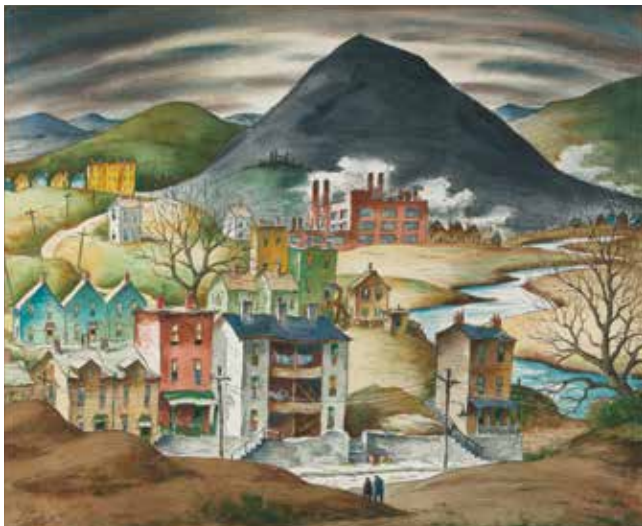

Henry Martin Gasser (1909–1981)

Industrial Town

Watercolor, gouache, and ink on paper

18¹/₁₆ x 21¹/₂ inches (sight size)

Signed lower left: *H. GASSER*

Retail price: $24,500

Special price: $15,000