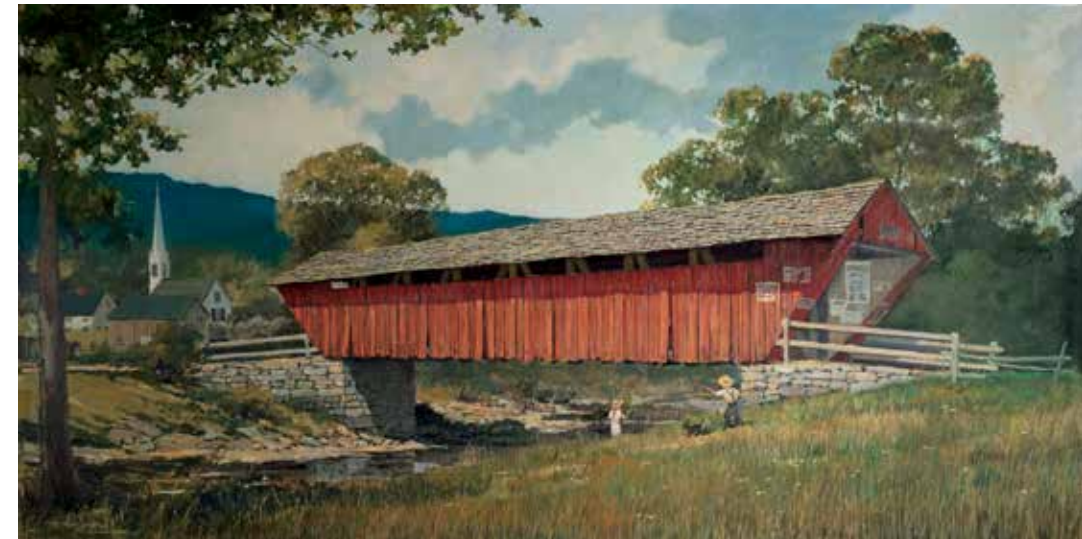

Eric Sloane (1905–1985)

New England Summer

Oil on board

23⁷/₈ x 47³/₄ inches

Inscribed and signed lower left:

NEW ENGLAND SUMMER / Eric SLOANE;

on verso: *SKETCH FOR -PICTURESQUE AMERICA GROUP /*
Eric SLOANE / CORNWALL BRIDGE, CONN

Retail price: $47,500

Special price: $38,500